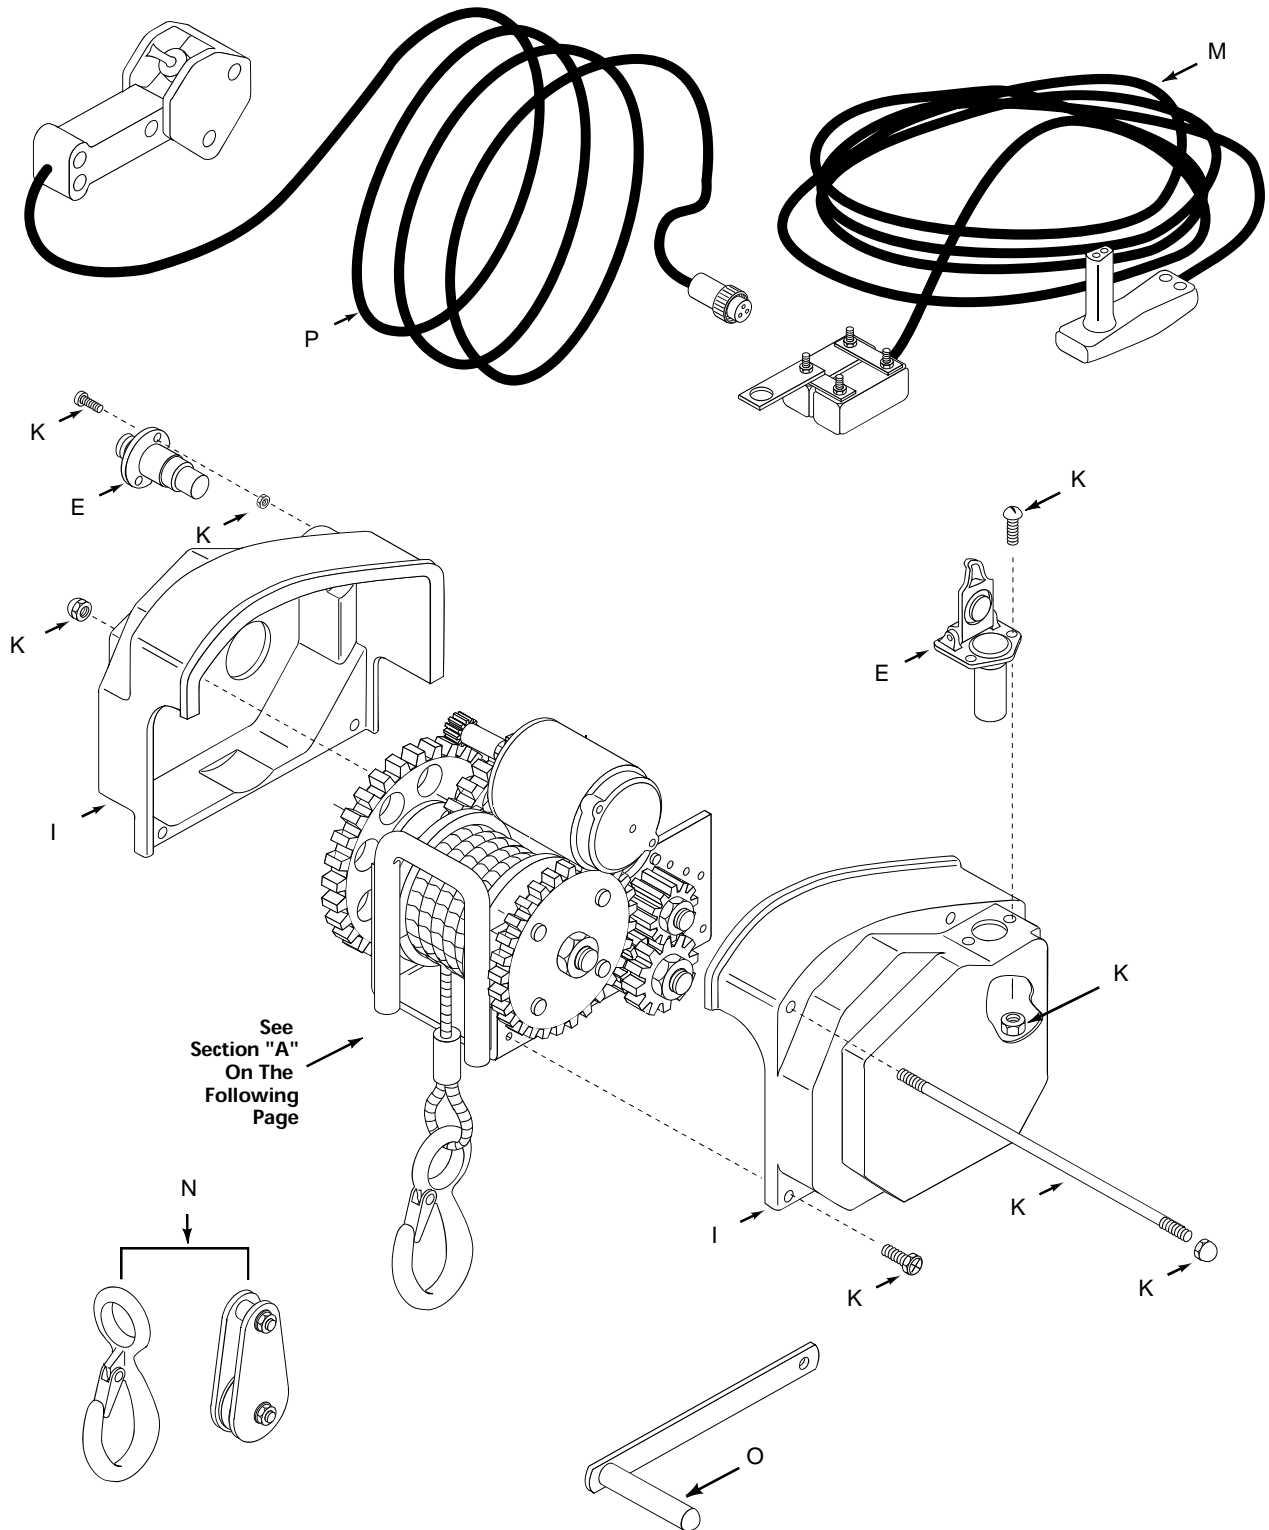

Powerwinch[®] Boat Trailer Winch

Replacement Parts List & Wiring Diagram

915

Replacement Parts List

PART NUMBER	DESCRIPTION	ITEM
R001276	REPLACEMENT CABLE	A
R001298	CLUTCH WASHER KIT	B
R001297	CLUTCH KIT	C
R001299	LOCKING BEARING KIT	D
R001309	SOCKET KIT (*)	E
R001288	LEVELWIND PLATE KIT (*)	F
R001289	BEARING KIT	G
R001303	GEAR KIT	H
R001304	COVER KIT (*)	I
R001306	SHAFT KIT	J
R001486	FASTENER KIT	K
R001310	MOTOR WITH GEAR	L
P7830201AJ	WIRING HARNESS	M
P7904300AJ	PULLEY BLOCK	N
P7704100AJ	EMERGENCY HAND CRANK	O
R001305	REMOTE CONTROL KIT	P
R001487	RELAY SOLENOID KIT	Q

* Denotes fasteners are included with kit

915 WINCH WIRING DIAGRAM
WITH P12000 SOLENOID