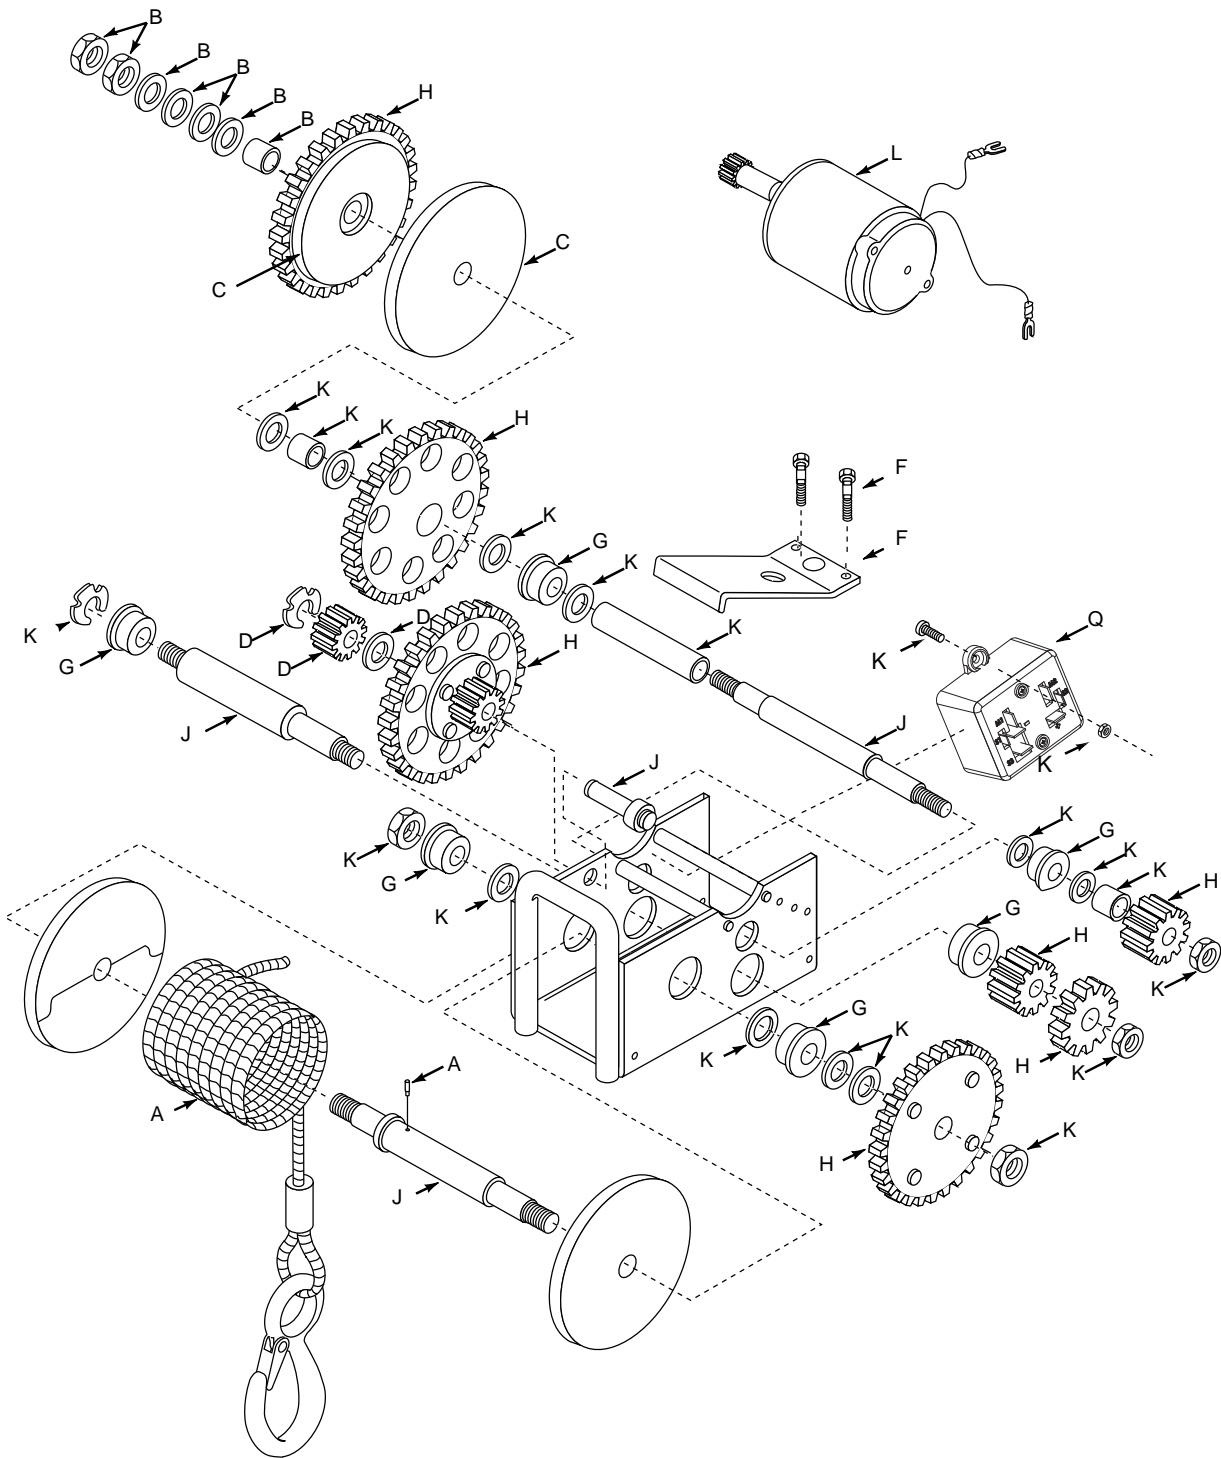

Powerwinch[®] Boat Trailer Winch

Replacement Parts List & Wiring Diagram

915

Replacement Parts List

PART NUMBER	DESCRIPTION	ITEM
R001276	REPLACEMENT CABLE	A
R001298	CLUTCH WASHER KIT	B
R001297	CLUTCH KIT	C
R001299	LOCKING BEARING KIT	D
R001309	SOCKET KIT (*)	E
R001288	LEVELWIND PLATE KIT (*)	F
R001289	BEARING KIT	G
R001303	GEAR KIT	H
R001304	COVER KIT (*)	I
R001306	SHAFT KIT	J
R001486	FASTENER KIT	K
R001310	MOTOR WITH GEAR	L
P7830201AJ	WIRING HARNESS	M
P7904300AJ	PULLEY BLOCK	N
P7704100AJ	EMERGENCY HAND CRANK	O
R001305	REMOTE CONTROL KIT	P
R001487	RELAY SOLENOID KIT	Q

* Denotes fasteners are included with kit

915 WINCH WIRING DIAGRAM
WITH P12000 SOLENOID